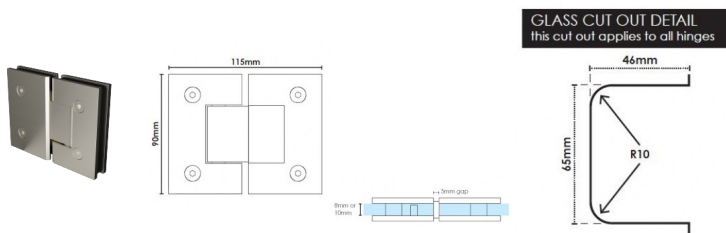

Brushed Nickel Glass to Glass Shower Screen Door Hinge

2 required per door

- Glass to Glass Hinge
- Brushed Nickel Finish
- Square Finish Edges
- Suitable for 8mm & 10mm Glass
- "D" Style Glass Cutouts
- Self Closing from approximately 25 Degrees
- Dual Action - opens inwards and outwards (90 Degrees inwards and Outwards)
- Will hold door at 90 degrees inwards, 90 Degree Outwards and 180 Degrees closed.
- Made from solid brass
- Allen Key & Gaskets included

Maximum Door Weight when 2 hinges used is 35kg

Matt White Glass to Glass Shower Screen Hinge

Maximum Door Width when 2 hinges used is 800mm

Rating: Not Rated Yet

Price
\$ 79.00

\$ 7.18

[Ask a question about this product](#)

Description

2 required per door

- Glass to Glass Hinge
- Brushed Nickel Finish
- Square Finish Edges
- Suitable for 8mm & 10mm Glass
- "D" Style Glass Cutouts
- Self Closing from approximately 25 Degrees
- Dual Action - opens inwards and outwards (90 Degrees inwards and Outwards)
- Will hold door at 90 degrees inwards, 90 Degree Outwards and 180 Degrees closed.
- Made from solid brass
- Allen Key & Gaskets included

Maximum Door Weight when 2 hinges used is 35kg

Maximum Door Width when 2 hinges used is 800mm

// //