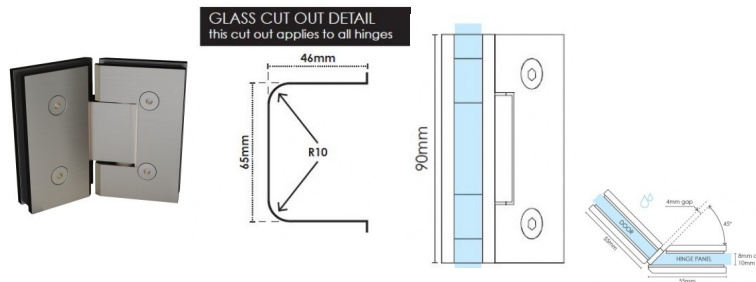

## Brushed Nickel Glass Shower Screen 135 Degree Door Hinge

2 required per door

- 135 Degree Glass to Glass Hinge
- Brushed Nickel Finish
- Square Finish Edges
- Suitable for 8mm & 10mm Glass
- "D" Style Glass Cutouts
- Self Closing from approximately 25 Degrees
- Dual Action - opens inwards and outwards
- Made from solid brass

**Custom Mitre cut glass required for Hinge Panel**

Maximum Door Weight when 2 hinges used is 35kg

Maximum Door Width when 2 hinges used is 800mm

Rating: Not Rated Yet

**Price**  
\$ 86.00

\$ 7.82

[Ask a question about this product](#)

### Description

2 required per door

- 135 Degree Glass to Glass Hinge
- Brushed Nickel Finish
- Square Finish Edges
- Suitable for 8mm & 10mm Glass
- "D" Style Glass Cutouts
- Self Closing from approximately 25 Degrees
- Dual Action - opens inwards and outwards
- Made from solid brass