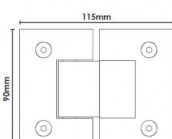

Glass to Glass Brushed Brass / Gold Shower Screen Door Hinge

GLASS CUT OUT DETAIL
this cut out applies to all hinges

2 required per door

- Glass to Glass Hinge
- Brushed Brass / Gold Finish
- Square Finish Edges
- Suitable for 8mm & 10mm Glass
- "D" Style Glass Cutouts
- Self Closing from approximately 25 Degrees
- Dual Action - opens inwards and outwards (90 Degrees inwards and Outwards)
- Will hold door at 90 degrees inwards, 90 Degree Outwards and 180 Degrees closed.
- Made from solid brass
- Allen Key & Gaskets included

Maximum Door Weight when 2 hinges used is 35kg

Maximum Door Width when 2 hinges used is 800mm

Rating: Not Rated Yet

Price

Glass to Glass Brushed Gold Shower Screen Hinge

\$ 77.00

\$ 7.00

[Ask a question about this product](#)

Description

2 required per door

- Glass to Glass Hinge
- Brushed Brass / Gold Finish
- Square Finish Edges
- Suitable for 8mm & 10mm Glass
- "D" Style Glass Cutouts
- Self Closing from approximately 25 Degrees
- Dual Action - opens inwards and outwards (90 Degrees inwards and Outwards)
- Will hold door at 90 degrees inwards, 90 Degree Outwards and 180 Degrees closed.
- Made from solid brass
- Allen Key & Gaskets included

Maximum Door Weight when 2 hinges used is 35kg

Maximum Door Width when 2 hinges used is 800mm

// //