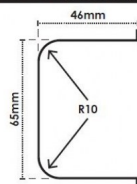

Glass to Glass Brushed Brass / Gold Shower Screen Door Hinge

GLASS CUT OUT DETAIL
this cut out applies to all hinges

2 required per door

- Glass to Glass Hinge
- Brushed Brass / Gold Finish
- Square Finish Edges
- Suitable for 8mm & 10mm Glass
- "D" Style Glass Cutouts
- Self Closing from approximately 25 Degrees
- Dual Action - opens inwards and outwards (90 Degrees inwards and Outwards)
- Will hold door at 90 degrees inwards, 90 Degree Outwards and 180 Degrees closed.
- Made from solid brass
- Allen Key & Gaskets included

Maximum Door Weight when 2 hinges used is 35kg

Maximum Door Width when 2 hinges used is 800mm

Rating: Not Rated Yet

Price

Glass to Glass Brushed Gold Shower Screen Hinge

\$ 77.00

\$ 7.00

[Ask a question about this product](#)

Description

2 required per door

- Glass to Glass Hinge
- Brushed Brass / Gold Finish
- Square Finish Edges
- Suitable for 8mm & 10mm Glass
- "D" Style Glass Cutouts
- Self Closing from approximately 25 Degrees
- Dual Action - opens inwards and outwards (90 Degrees inwards and Outwards)
- Will hold door at 90 degrees inwards, 90 Degree Outwards and 180 Degrees closed.
- Made from solid brass
- Allen Key & Gaskets included

Maximum Door Weight when 2 hinges used is 35kg

Maximum Door Width when 2 hinges used is 800mm

// //