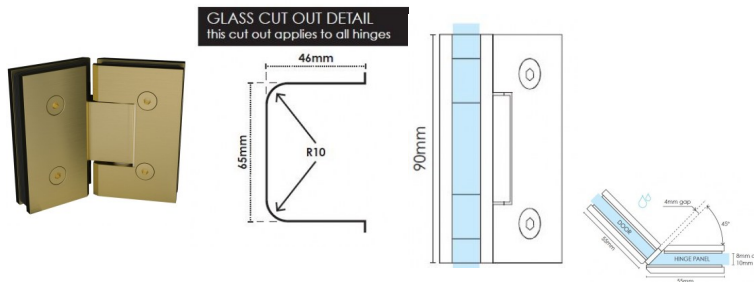

135 Degree Glass to Glass Brushed Brass / Gold Shower Screen Door Hinge

2 required per door

- 135 Degree Glass to Glass Hinge
- Brushed Brass / Gold Finish
- Square Finish Edges
- Suitable for 8mm & 10mm Glass
- "D" Style Glass Cutouts
- Self Closing from approximately 25 Degrees
- Dual Action - opens inwards and outwards
- Made from solid brass

Custom Mitre cut glass required for Hinge Panel

Maximum Door Weight when 2 hinges used is 35kg

Maximum Door Width when 2 hinges used is 800mm

Rating: Not Rated Yet

Price
\$ 86.00

\$ 7.82

[Ask a question about this product](#)

135 Degree Glass to Glass Shower Screen Hinge

Description

2 required per door

- 135 Degree Glass to Glass Hinge
- Brushed Brass / Gold Finish
- Square Finish Edges
- Suitable for 8mm & 10mm Glass
- "D" Style Glass Cutouts
- Self Closing from approximately 25 Degrees
- Dual Action - opens inwards and outwards
- Made from solid brass