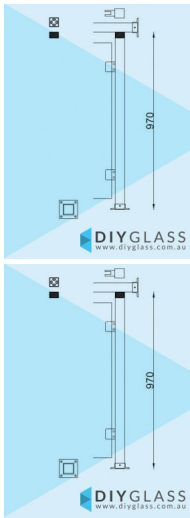

## End Post - Over Run - 50x50 Square Glass Clamp for Stainless Rail

50x50 Square Glass Clamp End Post for Stainless Rail •Position: End - When over running top rail to connect to wall. •Use: Glass Balustrade  
•Material: 50x50 Satin Finish Stainless Steel •Height: 970mm •Grade: 316 Marine Grade Stainless •Base: 4 Hole Square Flange •Top: Perpendicular Joiner •Glass: Install with 850mm Glass Panels •Handrail: Install with 50x50 Stainless Handrail

### Description

- Position: End - When over running top rail to connect to wall.
- Use: Glass Balustrade
- Material: 50x50 Satin Finish Stainless Steel
- Height: 970mm
- Grade: 316 Marine Grade Stainless
- Base: 4 Hole Square Flange
- Top: Perpendicular Joiner
- Glass: Install with 850mm Glass Panels
- Handrail: Install with 50x50 Stainless Handrail