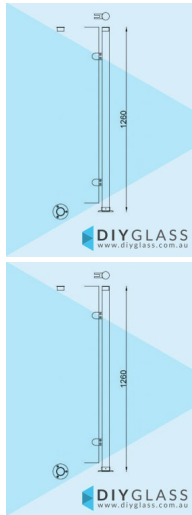

End Post - Base Plate - 1260mm 2 Inch Round Glass Clamp for Glass Pool Fence

1260mm 2" Round Glass Clamp End Post for Glass Pool Fence •Position: End •Use: Glass Pool Fence •Material: 2" Mirror Finish Tube
•Height: 1260mm •Grade: 316 Marine Grade Stainless •Base: 3 Hole Round Flange •Top: End Cap •Glass: Install with 1200mm Glass Panels

Rating: Not Rated Yet

Price

\$ 255.00

\$ 23.18

[Ask a question about this product](#)

Description

- Position: End
- Use: Glass Pool Fence
- Material: 2" Mirror Finish Tube
- Height: 1260mm
- Grade: 316 Marine Grade Stainless
- Base: 3 Hole Round Flange
- Top: End Cap
- Glass: Install with 1200mm Glass Panels