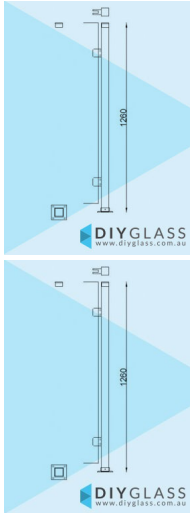

End Post - Base Plate - 1260mm 50x50 Square Glass Clamp for Glass Pool Fence

•Position: End •Use: Glass Pool Fence •Material: 50x50 Satin Stainless Tube •Height: 1260mm •Grade: 316 Marine Grade Stainless •Base: 4 Hole Square Flange •Top: End Cap •Glass: Install with 1200mm Glass Panels

Rating: Not Rated Yet

Price

\$ 235.00

\$ 21.36

[Ask a question about this product](#)

Description

- Position: End
- Use: Glass Pool Fence
- Material: 50x50 Satin Stainless Tube
- Height: 1260mm
- Grade: 316 Marine Grade Stainless
- Base: 4 Hole Square Flange
- Top: End Cap
- Glass: Install with 1200mm Glass Panels