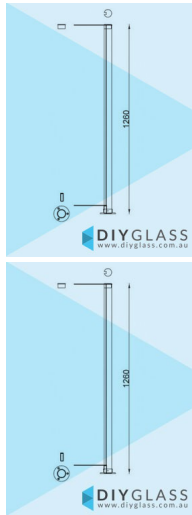

End Post - Base Plate - 1260mm 2 Inch Round Slotted Tube for Glass Pool Fence

1260mm 2" Round End Slotted Tube Post for Glass Pool Fence •Position: End •Use: Glass Pool Fence •Material: 2" Mirror Finish Single Slotted Tube •Height: 1260mm •Grade: 316 Marine Grade Stainless •Base: 3 Hole Round Flange •Top: End Cap •Glass: Install with 1200mm Glass Panels

Rating: Not Rated Yet

Price

[Ask a question about this product](#)

Description

- Position: End
- Use: Glass Pool Fence
- Material: 2" Mirror Finish Single Slotted Tube
- Height: 1260mm
- Grade: 316 Marine Grade Stainless
- Base: 3 Hole Round Flange
- Top: End Cap
- Glass: Install with 1200mm Glass Panels