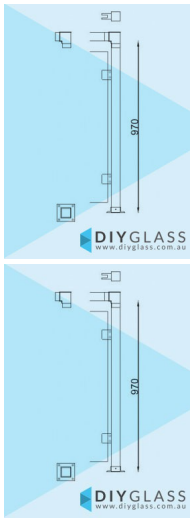

End Post - 50x50 Square Glass Clamp for Stainless Rail

50x50 Square Glass Clamp End Post for Stainless Rail •Position: End •Use: Glass Balustrade •Material: 50x50 Satin Finish Stainless Steel
•Height: 970mm •Grade: 316 Marine Grade Stainless •Base: 4 Hole Square Flange •Top: 90 Degree Flush Joiner •Glass: Install with 850mm
Glass Panels •Handrail: Install with 50x50 Stainless Handrail

Rating: Not Rated Yet

Price

\$ 225.00

\$ 20.45

[Ask a question about this product](#)

Description

- Position: End
- Use: Glass Balustrade
- Material: 50x50 Satin Finish Stainless Steel
- Height: 970mm
- Grade: 316 Marine Grade Stainless
- Base: 4 Hole Square Flange
- Top: 90 Degree Flush Joiner
- Glass: Install with 850mm Glass Panels
- Handrail: Install with 50x50 Stainless Handrail