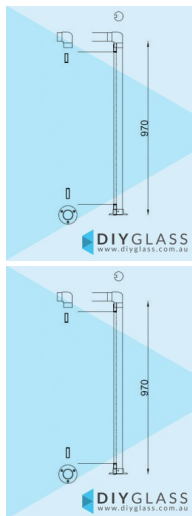

End Post - 2 Inch Slotted Round for Stainless Rail

2" Round Slotted End Post for Stainless Rail Position: End - Where the rail terminates into the post Use: Glass Balustrade Material: 2" Mirror Finish Single Slot Tube Height: 970mm Grade: 316 Marine Grade Stainless Base: 3 Hole Round Flange Top: 90 Degree Flush Joiner Glass: Install with 850mm Glass Panels Handrail: Install with 2 Inch Round Stainless Top Rail

Rating: Not Rated Yet

Price

[Ask a question about this product](#)

Description

- Position: End - Where the rail terminates into the post
- Use: Glass Balustrade
- Material: 2" Mirror Finish Single Slot Tube
- Height: 970mm
- Grade: 316 Marine Grade Stainless
- Base: 3 Hole Round Flange
- Top: 90 Degree Flush Joiner
- Glass: Install with 850mm Glass Panels
- Handrail: Install with 2 Inch Round Stainless Top Rail