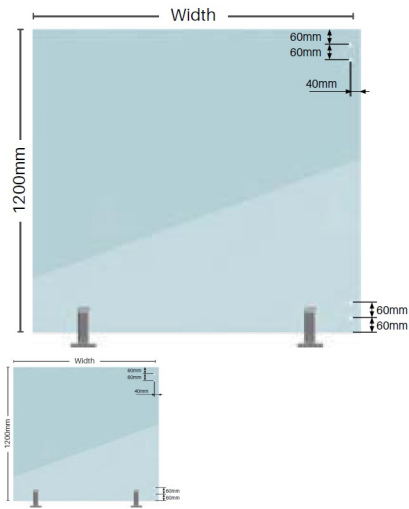

## Economy Spring Hinge Panels

Glass Gate Spring Hinge Panel. Used to swing a glass gate off.

- 11 Widths available (600mm, 800mm, 1000mm, 1100mm, 1200mm, 1300mm, 1400mm, 1500mm, 1600mm, 1700mm, 1800mm)
- Height: 1200mm
- Thickness: 12mm
- Holes: 4 x 14mm Holes to fix glass gate hinges

### Description

Glass Gate Spring Hinge Panel. Used to swing a glass gate off.

- 11 Widths available (600mm, 800mm, 1000mm, 1100mm, 1200mm, 1300mm, 1400mm, 1500mm, 1600mm, 1700mm, 1800mm)
- Height: 1200mm
- Thickness: 12mm
- Holes: 4 x 14mm Holes to fix glass gate hinges