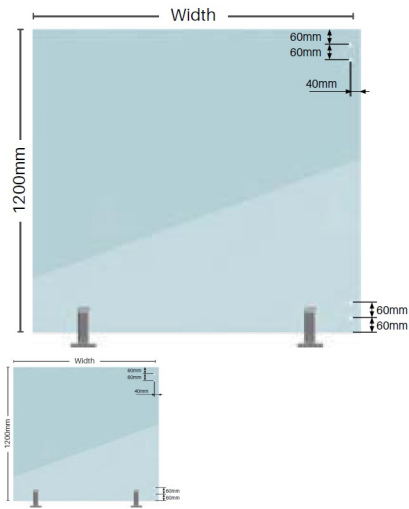

Economy Spring Hinge Panels

Glass Gate Spring Hinge Panel. Used to swing a glass gate off.

- 11 Widths available (600mm, 800mm, 1000mm, 1100mm, 1200mm, 1300mm, 1400mm, 1500mm, 1600mm, 1700mm, 1800mm)
- Height: 1200mm
- Thickness: 12mm
- Holes: 4 x 14mm Holes to fix glass gate hinges

Description

Glass Gate Spring Hinge Panel. Used to swing a glass gate off.

- 11 Widths available (600mm, 800mm, 1000mm, 1100mm, 1200mm, 1300mm, 1400mm, 1500mm, 1600mm, 1700mm, 1800mm)
- Height: 1200mm
- Thickness: 12mm
- Holes: 4 x 14mm Holes to fix glass gate hinges