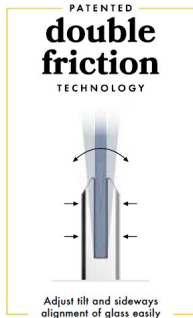

Deluxe Double Friction Square Core Hole Spigot

Priced from \$60

- Pool Fence Square Core Hole Spigot
- Double Friction for easy tilt adjustment and alignment.
- Available in:
 - Mirror Polished Stainless Steel
 - Satin Polish Stainless Steel
 - Matt Black
- Includes terminal for quick and easy earthing if required

Made from superior strength duplex 2205 grade stainless steel, the Lifestyle square range provides the perfect mix of quality and strength. Innovatively designed recessed friction plates and patented double friction technology enables easy installation and tilt adjustment of glass panels.

Rating: Not Rated Yet

Price

\$ 0.00

\$ 0.00

[Ask a question about this product](#)

Description

Priced from \$60

- Pool Fence Square Core Hole Spigot
- Double Friction for easy tilt adjustment and alignment.
- Available in:
 - Mirror Polished Stainless Steel
 - Satin Polish Stainless Steel
 - Matt Black
- Includes terminal for quick and easy earthing if required