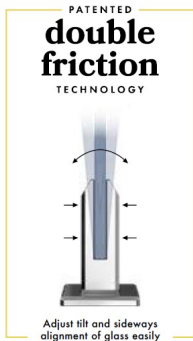

Deluxe Double Friction Base Plate Spigots

Priced from \$62

- Square Base Plate Spigot
- Double Friction for easy tilt adjustment and alignment.
- Includes a Spigot Cover
- Available in:
 - Mirror Polished Stainless Steel
 - Satin Polish Stainless Steel
 - Matt Black

Made from superior strength duplex 2205 grade stainless steel, the Lifestyle square range provides the perfect mix of quality and strength. Innovatively designed recessed friction plates and patented double friction technology enables easy installation and tilt adjustment of glass panels.

Rating: Not Rated Yet

Price

\$ 0.00

\$ 0.00

[Ask a question about this product](#)

Description

-priced from \$62

- Square Base Plate Spigot
- Double Friction for easy tilt adjustment and alignment.
- Includes a Spigot Cover
- Available in:
 - Mirror Polished Stainless Steel
 - Satin Polish Stainless Steel
 - Matt Black
- Includes terminal for quick and easy earthing if required