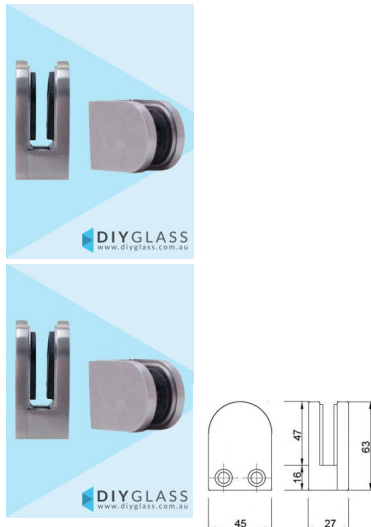

D Front, Flat Back Glass Clamp for Glass Balustrade / Pool Fence

D Front, Flat Back Glass Clamp

- Flat back for installation onto timber or steel post or brick wall
- Use for Glass Balustrade / Glass Pool Fence
- Suitable for 8, 10 and 12mm Glass - Gaskets provided
- 316 Marine Grade Stainless Steel
- Available in Mirror or Satin finish

Rating: Not Rated Yet

Price
\$ 19.00

\$ 19.00

[Ask a question about this product](#)

Description

D Front, Flat Back Glass Clamp

- Flat back for installation onto timber or steel post or brick wall
- Use for Glass Balustrade / Glass Pool Fence
- Suitable for 8, 10 and 12mm Glass - Gaskets provided
- 316 Marine Grade Stainless Steel
- Available in Mirror or Satin finish