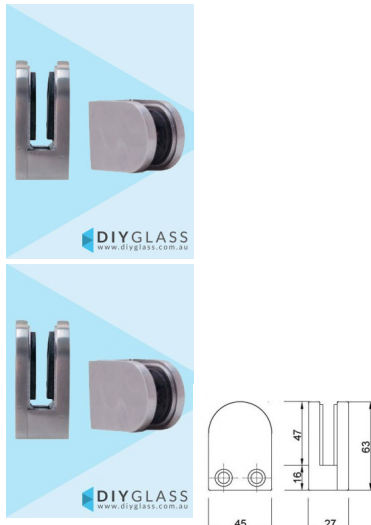

D Front, Flat Back Glass Clamp for Glass Balustrade / Pool Fence

D Front, Flat Back Glass Clamp

- Flat back for installation onto timber or steel post or brick wall
- Use for Glass Balustrade / Glass Pool Fence
- Suitable for 8, 10 and 12mm Glass - Gaskets provided
- 316 Marine Grade Stainless Steel
- Available in Mirror or Satin finish

Rating: Not Rated Yet

Price
\$ 19.00

\$ 1.73

[Ask a question about this product](#)

Description

D Front, Flat Back Glass Clamp

- Flat back for installation onto timber or steel post or brick wall
- Use for Glass Balustrade / Glass Pool Fence
- Suitable for 8, 10 and 12mm Glass - Gaskets provided
- 316 Marine Grade Stainless Steel
- Available in Mirror or Satin finish