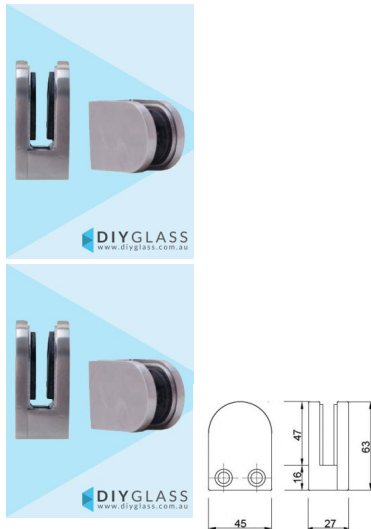

## D Front, Flat Back Glass Clamp for Glass Balustrade / Pool Fence

### D Front, Flat Back Glass Clamp

- Flat back for installation onto timber or steel post or brick wall
- Use for Glass Balustrade / Glass Pool Fence
- Suitable for 8, 10 and 12mm Glass - Gaskets provided
- 316 Marine Grade Stainless Steel
- Available in Mirror or Satin finish