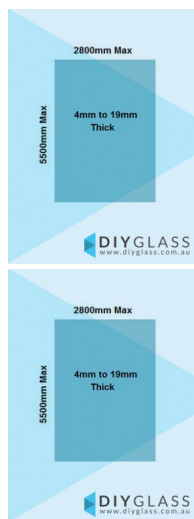

Custom Glass

Glass Supplied to almost any size and shape. Glass is cut from a 5500x2800mm panel. Glass supplied in thicknesses from 4mm to 19mm thick. Please email your requirements to sales@diyglass.com.au including a drawing of your required panel and your postcode for delivery.

Rating: Not Rated Yet

Price

[Ask a question about this product](#)

Description

Glass Supplied to almost any size and shape.

Glass is cut from a 5500x2800mm panel.

Glass supplied in thicknesses from 4mm to 19mm thick.