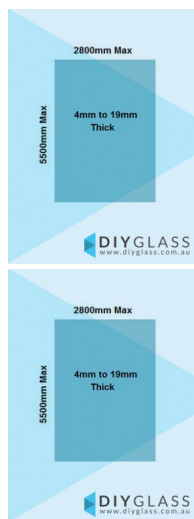

Custom Glass

Glass Supplied to almost any size and shape. Glass is cut from a 5500x2800mm panel. Glass supplied in thicknesses from 4mm to 19mm thick. Please email your requirements to sales@diyglass.com.au including and drawing of your required panel and your postcode for delivery.

Rating: Not Rated Yet

Price

[Ask a question about this product](#)

Description

Glass Supplied to almost any size and shape.

Glass is cut from a 5500x2800mm panel.

Glass supplied in thicknesses from 4mm to 19mm thick.