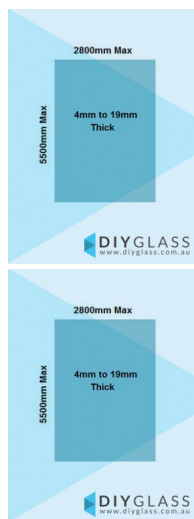

## Custom Glass

Glass Supplied to almost any size and shape. Glass is cut from a 5500x2800mm panel. Glass supplied in thicknesses from 4mm to 19mm thick. Please email your requirements to [sales@diyglass.com.au](mailto:sales@diyglass.com.au) including and drawing of your required panel and your postcode for delivery.

### Description

Glass Supplied to almost any size and shape.

Glass is cut from a 5500x2800mm panel.

Glass supplied in thicknesses from 4mm to 19mm thick.

Glass can be drilled, toughened and the edges polished.