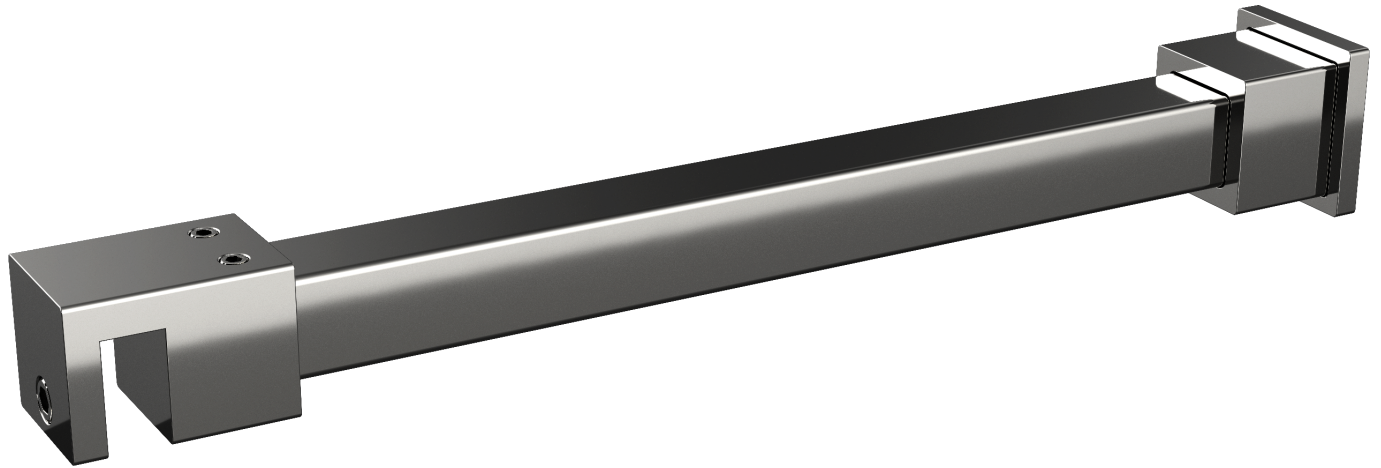

Square Adjustable Glass to Wall Chrome Horizontal Support Arm - For Glass Shower Screen

Matt Black Shower Screen Support Arm

Used to stiffen and brace a Return/Fixed panel by tying it to the wall.

- Wall to Glass support arm
- Chrome Finish
- Width Adjustable up to 1200mm - Simply cut the tube to the required width
- Hidden fixing wall installation for a neat finish.
- Suitable for 8 and 10mm thick glass
- Compression/friction screws secure to the glass. No holes in glass required

Rating: Not Rated Yet

Price

\$ 75.00

\$ 6.82

[Ask a question about this product](#)

Description

Used to stiffen and brace a Return/Fixed panel by tying it to the wall.

- Wall to Glass support arm
- Chrome Finish
- Width Adjustable up to 1200mm - Simply cut the tube to the required width
- Hidden fixing wall installation for a neat finish.
- Suitable for 8 and 10mm thick glass
- Compression/friction screws secure to the glass. No holes in glass required