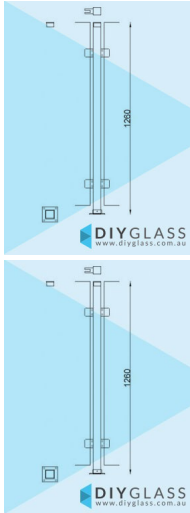

## Centre Post - Base Plate - 1260mm 50x50 Square Glass Clamp for Glass Pool Fence

•Position: Centre •Use: Glass Pool Fence •Material: 50x50 Satin Stainless Tube •Height: 1260mm •Grade: 316 Marine Grade Stainless •Base: 4 Hole Square Flange •Top: End Cap •Glass: Install with 1200mm Glass Panels

### Description

- Position: Centre
- Use: Glass Pool Fence
- Material: 50x50 Satin Stainless Tube
- Height: 1260mm
- Grade: 316 Marine Grade Stainless
- Base: 4 Hole Square Flange
- Top: End Cap
- Glass: Install with 1200mm Glass Panels