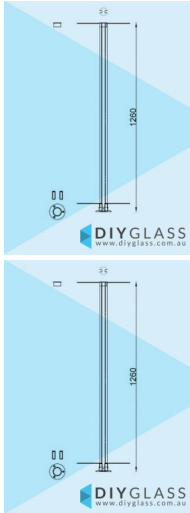

Centre Post - Base Plate - 1260mm 2 Inch Round Slotted Tube for Glass Pool Fence

1260mm 2" Round Centre Slotted Tube Post for Glass Pool Fence •Position: Centre •Use: Glass Pool Fence •Material: 2" Mirror Finish 180 Degree Slotted Tube •Height: 1260mm •Grade: 316 Marine Grade Stainless •Base: 3 Hole Round Flange •Top: End Cap •Glass: Install with 1200mm Glass Panels

Rating: Not Rated Yet

Price

[Ask a question about this product](#)

Description

- Position: Centre
- Use: Glass Pool Fence
- Material: 2" Mirror Finish 180 Degree Slotted Tube
- Height: 1260mm
- Grade: 316 Marine Grade Stainless
- Base: 3 Hole Round Flange
- Top: End Cap
- Glass: Install with 1200mm Glass Panels