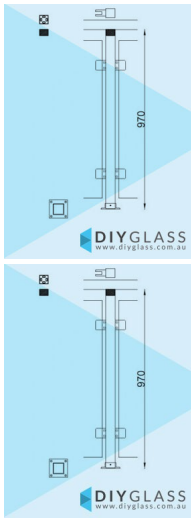

Centre Post - 50x50 Square Glass Clamp for Stainless Rail

•Position: Centre •Use: Glass Balustrade •Material: 50x50 Satin Finish Stainless Steel •Height: 970mm •Grade: 316 Marine Grade Stainless
•Base: 4 Hole Square Flange •Top: Square Perpendicular Joiner •Glass: Install with 850mm Glass Panels •Handrail: 50x50 Stainless Steel Top Rail

Rating: Not Rated Yet

Price

\$ 275.00

\$ 25.00

[Ask a question about this product](#)

Description

- Position: Centre
- Use: Glass Balustrade
- Material: 50x50 Satin Finish Stainless Steel
- Height: 970mm
- Grade: 316 Marine Grade Stainless
- Base: 4 Hole Square Flange
- Top: Square Perpendicular Joiner
- Glass: Install with 850mm Glass Panels
- Handrail: 50x50 Stainless Steel Top Rail