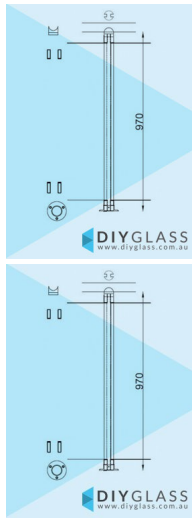

Centre Post - 2 Inch Round Slotted for Stainless Rail

2" Round Slotted Centre Post for Stainless Rail Position: Centre Use: Glass Balustrade Material: 2" Mirror Finish 180 Degree Double Slot Tube Height: 970mm Grade: 316 Marine Grade Stainless Base: 3 Hole Round Flange Top: Perpendicular Joiner Glass: Install with 850mm Glass Panels Handrail: Install with 2 Inch Round Stainless Top Rail

Rating: Not Rated Yet

Price

[Ask a question about this product](#)

Description

- Position: Centre
- Use: Glass Balustrade
- Material: 2" Mirror Finish 180 Degree Double Slot Tube
- Height: 970mm
- Grade: 316 Marine Grade Stainless
- Base: 3 Hole Round Flange
- Top: Perpendicular Joiner
- Glass: Install with 850mm Glass Panels
- Handrail: Install with 2 Inch Round Stainless Top Rail