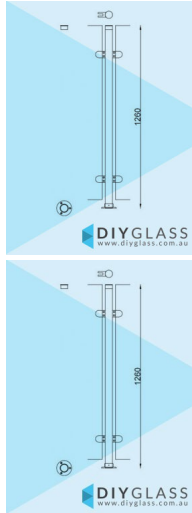

Centre Post - Base Plate - 1260mm 2 Inch Round Glass Clamp for Glass Pool Fence

1260mm 2" Round Glass Clamp Centre Post for Glass Pool Fence •Position: Centre •Use: Glass Pool Fence •Material: 2" Mirror Finish Tube
•Height: 1260mm •Grade: 316 Marine Grade Stainless •Base: 3 Hole Round Flange •Top: End Cap •Glass: Install with 1200mm Glass Panels

Rating: Not Rated Yet

Price

\$ 295.00

\$ 26.82

[Ask a question about this product](#)

Description

- Position: Centre
- Use: Glass Pool Fence
- Material: 2" Mirror Finish Tube
- Height: 1260mm
- Grade: 316 Marine Grade Stainless
- Base: 3 Hole Round Flange
- Top: End Cap
- Glass: Install with 1200mm Glass Panels