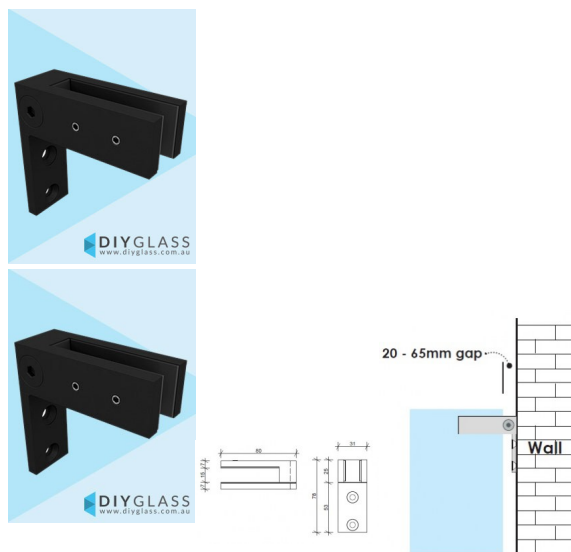

## Black Glass to Wall - Glass Brace for Stiffening Glass Pool Fences

Used as a rigidity brace on a glass pool fence or glass balustrade.

- Black Glass to Wall/Post
- Use for Stiffening Glass Pool Fences
- Suitable for 12mm Glass
- Friction fixed so not holes in glass required.
- Made from Powder Coated solid 316 Grade Stainless
- 2 screws required (sold separately)

### Description

Used as a rigidity brace on a glass pool fence or glass balustrade.

- Black Glass to Wall/Post
- Use for Stiffening Glass Pool Fences
- Suitable for 12mm Glass
- Friction fixed so not holes in glass required.
- Made from Powder Coated solid 316 Grade Stainless
- 2 screws required (sold separately)