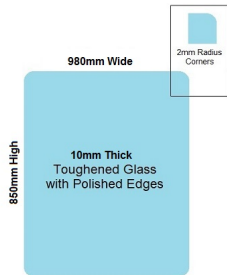

980x850x10mm Toughened and Heat Soaked Glass with Polished edges

Glass is certified to Australian Standards

- Width: 980mm
- Height: 850mm
- Thickness: 10mm
- Weight: 21kg

Suitable for installation with:

- Posts
- Side Fix glass clamps

Rating: Not Rated Yet

Price
\$ 92.00

\$ 8.36

[Ask a question about this product](#)

Description

Glass is certified to Australian Standards

- Width: 980mm
- Height: 850mm
- Thickness: 10mm
- Weight: 21kg

980 x 850 Toughened Glass Balustrade Panel

Suitable for installation with:

- Posts
- Side Fix glass clamps

///