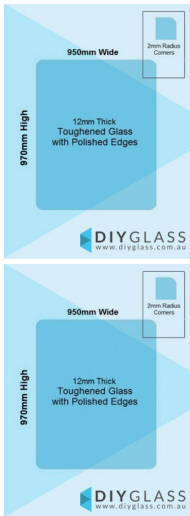

## 950x970x12mm Toughened Glass Balustrade Panel with Polished edges

950 x 970 Toughened Glass Balustrade Panel

### Toughened Glass Panel for Glass Balustrade

Glass is certified to Australian Standards

- Width: 950mm
- Height: 970mm
- Thickness: 12mm
- Weight: 28kg
- Treatment: Toughened and Heat Soaked
- Edges: Polished all 4 sides

## 950 x 970 Toughened Glass Balustrade Panel

---

- Width: 950mm
- Height: 970mm
- Thickness: 12mm
- Weight: 28kg
- Treatment: Toughened and Heat Soaked
- Edges: Polished all 4 sides

Suitable for installation with: