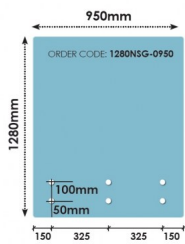

950x1280 x 12mm Glass With 6 x Bottom Holes for Standoffs

- Width: 950mm
- Height: 1280mm
- Thickness: 15mm
- 6 x 22mm holes for Standoffs

Suitable for installation with:

- Glass Standoffs
- Top Mount Rail

Glass is certified to Australian Standards
Toughened and Heat Soaked Glass with Polished Edges

Rating: Not Rated Yet

Price

\$ 132.00

\$ 12.00

[Ask a question about this product](#)

Description

- Width: 950mm
- Height: 1280mm
- Thickness: 15mm
- 6 x 22mm holes for Standoffs

950 x 1280 Standoff Facemount Glass Panel

Suitable for installation with:

- Glass Standoffs
- Top Mount Rail

Glass is certified to Australian Standards
Toughened and Heat Soaked Glass with Polished Edges