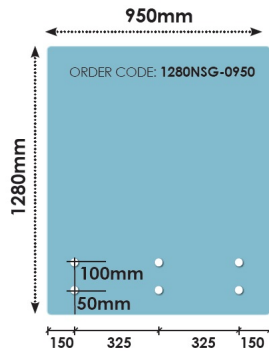

950x1280 x 12mm Glass With 6 x Bottom Holes for Standoffs

- Width: 950mm
- Height: 1280mm
- Thickness: 15mm
- 6 x 22mm holes for Standoffs

Suitable for installation with:

- Glass Standoffs
- Top Mount Rail

Glass is certified to Australian Standards
Toughened and Heat Soaked Glass with Polished Edges

Rating: Not Rated Yet

Price

\$ 132.00

\$ 12.00

[Ask a question about this product](#)

Description

- Width: 950mm
- Height: 1280mm
- Thickness: 15mm
- 6 x 22mm holes for Standoffs

950 x 1280 Standoff Facemount Glass Panel

Suitable for installation with:

- Glass Standoffs
- Top Mount Rail

Glass is certified to Australian Standards
Toughened and Heat Soaked Glass with Polished Edges