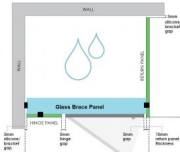

946x150x 8mm - Glass Brace - Clear Toughened Glass

Glass Brace panel used to Connect the hinge panel to a return panel about the door. •Width: 946mm •Depth: 150mm •Thickness: 8mm •Weight: 2.8kg •Use With Hinge Panel: 329mm Requires 2 x Glass Brace Brackets and 1 x Wall Bracket for Installation.

Rating: Not Rated Yet

Price
\$ 20.80

\$ 1.89

[Ask a question about this product](#)

Description

Glass Brace panel used to Connect the hinge panel to a return panel about the door.

- Width: 946mm
- Depth: 150mm
- Thickness: 8mm
- Weight: 2.8kg
- Use With Hinge Panel: 329mm