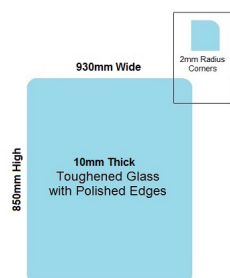

930x850x10mm Toughened and Heat Soaked Glass with Polished edges

Glass is certified to Australian Standards

- Width: 930mm
- Height: 850mm
- Thickness: 10mm
- Weight: 20kg

Suitable for installation with:

- Posts
- Side Fix glass clamps

Rating: Not Rated Yet

Price
\$ 87.00

\$ 7.91

[Ask a question about this product](#)

Description

Glass is certified to Australian Standards

- Width: 930mm
- Height: 850mm
- Thickness: 10mm
- Weight: 20kg

930 x 850 Toughened Glass Balustrade Panel

Suitable for installation with:

- Posts
- Side Fix glass clamps

///