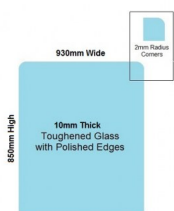

930x850x10mm Toughened and Heat Soaked Glass with Polished edges

Glass is certified to Australian Standards

- Width: 930mm
- Height: 850mm
- Thickness: 10mm
- Weight: 20kg

Suitable for installation with:

- Posts
- Side Fix glass clamps

Rating: Not Rated Yet

Price
\$ 87.00

\$ 7.91

[Ask a question about this product](#)

Description

Glass is certified to Australian Standards

- Width: 930mm
- Height: 850mm
- Thickness: 10mm
- Weight: 20kg