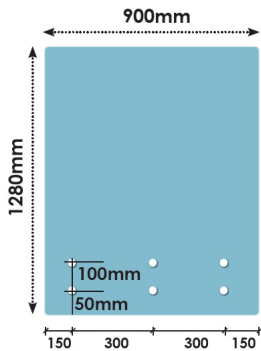

900x1280 x 12mm Glass With 6 x Bottom Holes for Standoffs

- Width: 900mm
- Height: 1280mm
- Thickness: 15mm
- 6 x 22mm holes for Standoffs

Suitable for installation with:

- Glass Standoffs
- Top Mount Rail

Glass is certified to Australian Standards
Toughened and Heat Soaked Glass with Polished Edges

Rating: Not Rated Yet

Price

\$ 125.00

\$ 11.36

[Ask a question about this product](#)

Description

- Width: 900mm
- Height: 1280mm
- Thickness: 15mm
- 6 x 22mm holes for Standoffs

900 x 1280 Standoff Facemount Glass Panel

Suitable for installation with:

- Glass Standoffs
- Top Mount Rail

Glass is certified to Australian Standards
Toughened and Heat Soaked Glass with Polished Edges