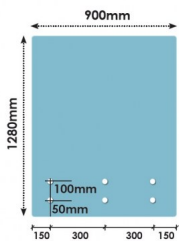

900x1280 x 12mm Glass With 6 x Bottom Holes for Standoffs

- Width: 900mm
- Height: 1280mm
- Thickness: 15mm
- 6 x 22mm holes for Standoffs

Suitable for installation with:

- Glass Standoffs
- Top Mount Rail

Glass is certified to Australian Standards
Toughened and Heat Soaked Glass with Polished Edges

Rating: Not Rated Yet

Price

\$ 125.00

\$ 11.36

[Ask a question about this product](#)

Description

- Width: 900mm
- Height: 1280mm
- Thickness: 15mm
- 6 x 22mm holes for Standoffs