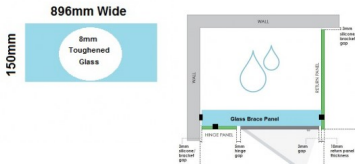

896x150x 8mm - Glass Brace - Clear Toughened Glass

Glass Brace panel used to Connect the hinge panel to a return panel about the door. •Width: 896mm •Depth: 150mm •Thickness: 8mm •Weight: 2.7kg •Use With Hinge Panel: 279mm Requires 2 x Glass Brace Brackets and 1 x Wall Bracket for Installation.

Rating: Not Rated Yet

Price
\$ 19.25

\$ 1.75

[Ask a question about this product](#)

Description

Glass Brace panel used to Connect the hinge panel to a return panel about the door.

- Width: 896mm
- Depth: 150mm
- Thickness: 8mm
- Weight: 2.7kg
- Use With Hinge Panel: 279mm