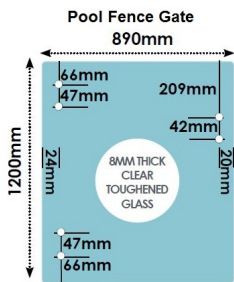

890 x 1200 x 8mm Glass Pool Fence Gate Panel

Glass Gate Panel.

- Width: 890mm
- Height: 1200mm
- Thickness: 8mm
- Weight: 21kg
- Hinge Holes: 4 x 10mm Holes to fix hinges
- Latch Holes: 2 x 10mm Holes to fix latch

Requires 1 x Hinge Set and 1 x Latch for installation.

Used for:

- Glass Pool Fencing

It can be installed with a Top Mounted Rail

Glass is certified to Australian Standards

Rating: Not Rated Yet

Price
\$ 66.00

\$ 6.00

[Ask a question about this product](#)

Description Glass Gate Panel.

890 x 1200 x 8mm Glass Pool Fence Gate Panel

- Width: 890mm
- Height: 1200mm
- Thickness: 8mm
- Weight: 21kg
- Hinge Holes: 4 x 10mm Holes to fix hinges
- Latch Holes: 2 x 10mm Holes to fix latch