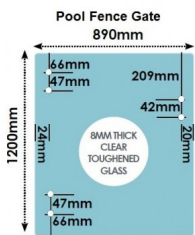

890 x 1200 x 8mm Glass Pool Fence Gate Panel

Glass Gate Panel.

- Width: 890mm
- Height: 1200mm
- Thickness: 8mm
- Weight: 21kg
- Hinge Holes: 4 x 10mm Holes to fix hinges
- Latch Holes: 2 x 10mm Holes to fix latch

Requires 1 x Hinge Set and 1 x Latch for installation.

Used for:

- Glass Pool Fencing

It can be installed with a Top Mounted Rail

Glass is certified to Australian Standards

Rating: Not Rated Yet

Price
\$ 66.00

\$ 6.00

[Ask a question about this product](#)

Description Glass Gate Panel.

890 x 1200 x 8mm Glass Pool Fence Gate Panel

- Width: 890mm
- Height: 1200mm
- Thickness: 8mm
- Weight: 21kg
- Hinge Holes: 4 x 10mm Holes to fix hinges
- Latch Holes: 2 x 10mm Holes to fix latch