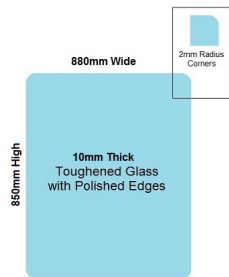

880x850x10mm Toughened and Heat Soaked Glass with Polished edges

Glass is certified to Australian Standards

- Width: 880mm
- Height: 850mm
- Thickness: 10mm
- Weight: 19kg

Suitable for installation with:

- Posts
- Side Fix glass clamps

Rating: Not Rated Yet

Price
\$ 82.00

\$ 7.45

[Ask a question about this product](#)

Description

Glass is certified to Australian Standards

- Width: 880mm
- Height: 850mm
- Thickness: 10mm
- Weight: 19kg

880 x 850 Toughened Glass Balustrade Panel

Suitable for installation with:

- Posts
- Side Fix glass clamps

///