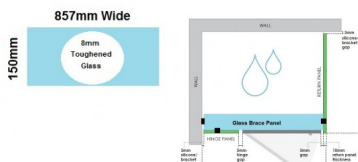

857x150x 8mm - Glass Brace - Clear Toughened Glass

Glass Brace panel used to Connect the hinge panel to a return panel about the door. •Width: 857mm •Depth: 150mm •Thickness: 8mm •Weight: 2.6kg •Use With Hinge Panel: 240mm Requires 2 x Glass Brace Brackets and 1 x Wall Bracket for Installation.

Rating: Not Rated Yet

Price
\$ 17.70

\$ 1.61

[Ask a question about this product](#)

Description

Glass Brace panel used to Connect the hinge panel to a return panel about the door.

- Width: 857mm
- Depth: 150mm
- Thickness: 8mm
- Weight: 2.6kg
- Use With Hinge Panel: 240mm