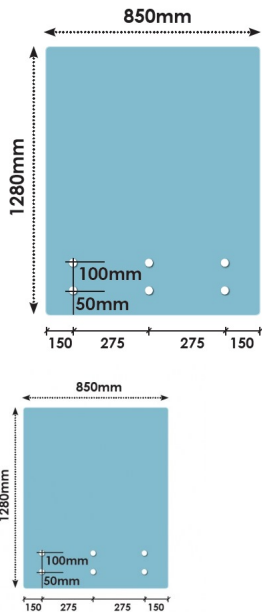

850x1280 x 12mm Glass With 6 x Bottom Holes for Standoffs

- Width: 850mm
- Height: 1280mm
- Thickness: 15mm
- 6 x 22mm holes for Standoffs

Suitable for installation with:

- Glass Standoffs
- Top Mount Rail

Glass is certified to Australian Standards
Toughened and Heat Soaked Glass with Polished Edges

Rating: Not Rated Yet

Price

\$ 118.00

\$ 10.73

[Ask a question about this product](#)

Description

- Width: 850mm
- Height: 1280mm
- Thickness: 15mm
- 6 x 22mm holes for Standoffs

850 x 1280 Standoff Facemount Glass Panel

Suitable for installation with:

- Glass Standoffs
- Top Mount Rail

Glass is certified to Australian Standards
Toughened and Heat Soaked Glass with Polished Edges