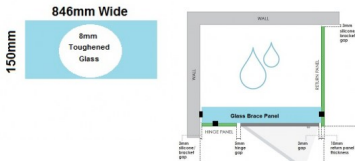

846x150x 8mm - Glass Brace - Clear Toughened Glass

Glass Brace panel used to Connect the hinge panel to a return panel about the door. •Width: 846mm •Depth: 150mm •Thickness: 8mm
•Weight: 2.5kg •Use With Hinge Panel: 229mm Requires 2 x Glass Brace Brackets and 1 x Wall Bracket for Installation.

Rating: Not Rated Yet

Price

\$ 16.20

\$ 1.47

[Ask a question about this product](#)

Description

Glass Brace panel used to Connect the hinge panel to a return panel about the door.

- Width: 846mm
- Depth: 150mm
- Thickness: 8mm
- Weight: 2.5kg
- Use With Hinge Panel: 229mm