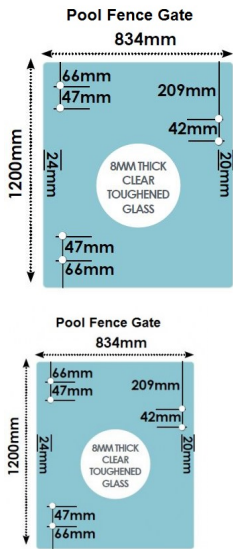

834 x 1200 x 8mm Glass Pool Fence Gate Panel

Glass Gate Panel.

- Width: 834mm
- Height: 1200mm
- Thickness: 8mm
- Weight: 20kg
- Hinge Holes: 4 x 10mm Holes to fix hinges
- Latch Holes: 2 x 10mm Holes to fix latch

Requires 1 x Hinge Set and 1 x Latch for installation.

Used for:

- Glass Pool Fencing

It can be installed with a Top Mounted Rail

Glass is certified to Australian Standards

Rating: Not Rated Yet

Price
\$ 63.00

\$ 5.73

[Ask a question about this product](#)

Description Glass Gate Panel.

834 x 1200 x 8mm Glass Pool Fence Gate Panel

- Width: 834mm
- Height: 1200mm
- Thickness: 8mm
- Weight: 20kg
- Hinge Holes: 4 x 10mm Holes to fix hinges
- Latch Holes: 2 x 10mm Holes to fix latch