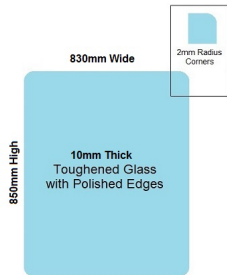

830x850x10mm Toughened and Heat Soaked Glass with Polished edges

Glass is certified to Australian Standards

- Width: 830mm
- Height: 850mm
- Thickness: 10mm
- Weight: 18kg

Suitable for installation with:

- Posts
- Side Fix glass clamps

Rating: Not Rated Yet

Price
\$ 77.00

\$ 7.00

[Ask a question about this product](#)

Description

Glass is certified to Australian Standards

- Width: 830mm
- Height: 850mm
- Thickness: 10mm
- Weight: 18kg