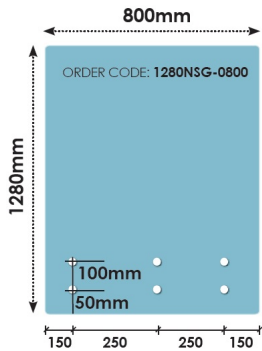

## 800x1280 x 12mm Glass With 6 x Bottom Holes for Standoffs

- Width: 800mm
- Height: 1280mm
- Thickness: 15mm
- 6 x 22mm holes for Standoffs

Suitable for installation with:

- Glass Standoffs
- Top Mount Rail

Glass is certified to Australian Standards  
Toughened and Heat Soaked Glass with Polished Edges

Rating: Not Rated Yet

**Price**

\$ 111.00

\$ 10.09

[Ask a question about this product](#)

Description

- Width: 800mm
- Height: 1280mm
- Thickness: 15mm
- 6 x 22mm holes for Standoffs

## 800 x 1280 Standoff Facemount Glass Panel

---

Suitable for installation with:

- Glass Standoffs
- Top Mount Rail

Glass is certified to Australian Standards  
Toughened and Heat Soaked Glass with Polished Edges