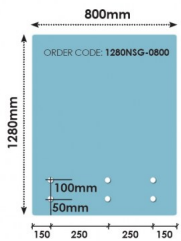

## 800x1280 x 12mm Glass With 6 x Bottom Holes for Standoffs

- Width: 800mm
- Height: 1280mm
- Thickness: 15mm
- 6 x 22mm holes for Standoffs

Suitable for installation with:

- Glass Standoffs
- Top Mount Rail

Glass is certified to Australian Standards  
Toughened and Heat Soaked Glass with Polished Edges

Rating: Not Rated Yet

**Price**

\$ 111.00

\$ 10.09

[Ask a question about this product](#)

Description

- Width: 800mm
- Height: 1280mm
- Thickness: 15mm
- 6 x 22mm holes for Standoffs

## 800 x 1280 Standoff Facemount Glass Panel

---

Suitable for installation with:

- Glass Standoffs
- Top Mount Rail

Glass is certified to Australian Standards  
Toughened and Heat Soaked Glass with Polished Edges