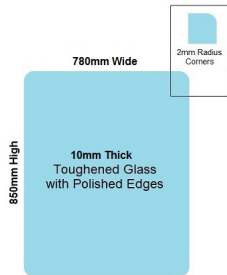

780x850x10mm Toughened and Heat Soaked Glass with Polished edges

Glass is certified to Australian Standards

- Width: 780mm
- Height: 850mm
- Thickness: 10mm
- Weight: 17kg

Suitable for installation with:

- Posts
- Side Fix glass clamps

Rating: Not Rated Yet

Price
\$ 72.00

\$ 6.55

[Ask a question about this product](#)

Description

Glass is certified to Australian Standards

- Width: 780mm
- Height: 850mm
- Thickness: 10mm
- Weight: 17kg

780 x 850 Toughened Glass Balustrade Panel

Suitable for installation with:

- Posts
- Side Fix glass clamps

///