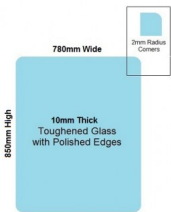

780x850x10mm Toughened and Heat Soaked Glass with Polished edges

Glass is certified to Australian Standards

- Width: 780mm
- Height: 850mm
- Thickness: 10mm
- Weight: 17kg

Suitable for installation with:

- Posts
- Side Fix glass clamps

Rating: Not Rated Yet

Price
\$ 72.00

\$ 6.55

[Ask a question about this product](#)

Description

Glass is certified to Australian Standards

- Width: 780mm
- Height: 850mm
- Thickness: 10mm
- Weight: 17kg