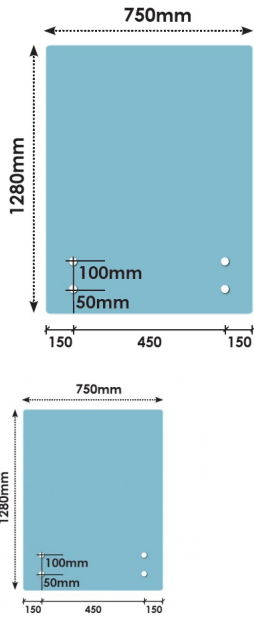

## 750x1280 x 12mm Glass With 4 x Bottom Holes for Standoffs

- Width: 750mm
- Height: 1280mm
- Thickness: 15mm
- 4 x 22mm holes for Standoffs

Suitable for installation with:

- Glass Standoffs
- Top Mount Rail

### Description

- Width: 750mm
- Height: 1280mm
- Thickness: 15mm
- 4 x 22mm holes for Standoffs

## 750 x 1280 Standoff Facemount Glass Panel

---

Suitable for installation with:

- Glass Standoffs
- Top Mount Rail

Glass is certified to Australian Standards  
Toughened and Heat Soaked Glass with Polished Edges