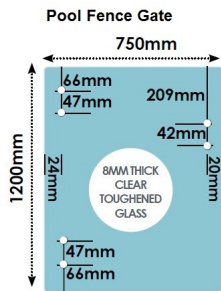

750 x 1200 x 8mm Glass Pool Fence Gate Panel

Glass Gate Panel.

- Width: 750mm
- Height: 1200mm
- Thickness: 8mm
- Weight: 18kg
- Hinge Holes: 4 x 10mm Holes to fix hinges
- Latch Holes: 2 x 10mm Holes to fix latch

Requires 1 x Hinge Set and 1 x Latch for installation.

Used for:

- Glass Pool Fencing

It can be installed with a Top Mounted Rail

Glass is certified to Australian Standards

Rating: Not Rated Yet

Price

\$ 59.00

\$ 5.36

[Ask a question about this product](#)

Description Glass Gate Panel.

750 x 1200 x 8mm Glass Pool Fence Gate Panel

- Width: 750mm
- Height: 1200mm
- Thickness: 8mm
- Weight: 18kg
- Hinge Holes: 4 x 10mm Holes to fix hinges
- Latch Holes: 2 x 10mm Holes to fix latch