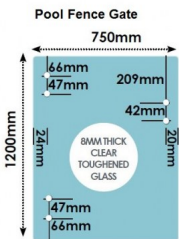

750 x 1200 x 8mm Glass Pool Fence Gate Panel

Glass Gate Panel.

- Width: 750mm
- Height: 1200mm
- Thickness: 8mm
- Weight: 18kg
- Hinge Holes: 4 x 10mm Holes to fix hinges
- Latch Holes: 2 x 10mm Holes to fix latch

Requires 1 x Hinge Set and 1 x Latch for installation.

Used for:

- Glass Pool Fencing

It can be installed with a Top Mounted Rail

Glass is certified to Australian Standards

Rating: Not Rated Yet

Price

\$ 59.00

\$ 5.36

[Ask a question about this product](#)

Description Glass Gate Panel.

750 x 1200 x 8mm Glass Pool Fence Gate Panel

- Width: 750mm
- Height: 1200mm
- Thickness: 8mm
- Weight: 18kg
- Hinge Holes: 4 x 10mm Holes to fix hinges
- Latch Holes: 2 x 10mm Holes to fix latch