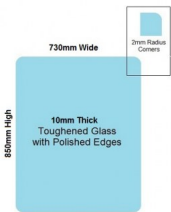

## 730x850x10mm Toughened and Heat Soaked Glass with Polished edges

Glass is certified to Australian Standards

- Width: 730mm
- Height: 850mm
- Thickness: 10mm
- Weight: 16kg

Suitable for installation with:

- Posts
- Side Fix glass clamps

Rating: Not Rated Yet

**Price**  
\$ 67.00

\$ 6.09

[Ask a question about this product](#)

Description

Glass is certified to Australian Standards

- Width: 730mm
- Height: 850mm
- Thickness: 10mm
- Weight: 16kg