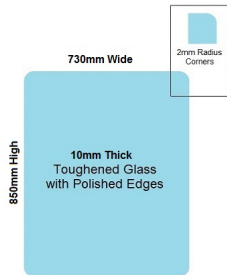

## 730x850x10mm Toughened and Heat Soaked Glass with Polished edges

Glass is certified to Australian Standards

- Width: 730mm
- Height: 850mm
- Thickness: 10mm
- Weight: 16kg

Suitable for installation with:

- Posts
- Side Fix glass clamps

Rating: Not Rated Yet

**Price**  
\$ 67.00

\$ 6.09

[Ask a question about this product](#)

Description

Glass is certified to Australian Standards

- Width: 730mm
- Height: 850mm
- Thickness: 10mm
- Weight: 16kg