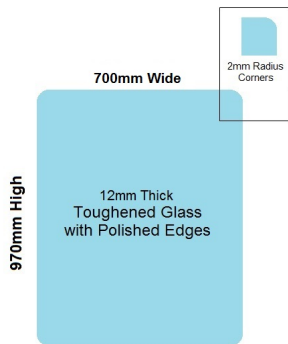

700x970x12mm Toughened Glass Balustrade Panels with Polished edges

700 x 970 Toughened Glass Balustrade Panel

Toughened Glass Panel for Glass Balustrade

Glass is certified to Australian Standards

- Width: 700mm
- Height: 970mm
- Thickness: 12mm
- Weight: 20kg
- Treatment: Toughened and Heat Soaked
- Edges: Polished all 4 sides

Suitable for installation with:

- Friction Spigots
- Deck Mount Channel
- Side Fix glass clamps off posts

Rating: Not Rated Yet

Price
\$ 70.00

\$ 6.36

[Ask a question about this product](#)

Description

700 x 970 Toughened Glass Balustrade Panel

Toughened Glass Panel for Glass Balustrade

Glass is certified to Australian Standards

- Width: 700mm
- Height: 970mm
- Thickness: 12mm
- Weight: 20kg
- Treatment: Toughened and Heat Soaked
- Edges: Polished all 4 sides