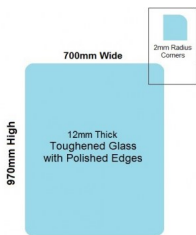

700x970x12mm Toughened Glass Balustrade Panels with Polished edges

700 x 970 Toughened Glass Balustrade Panel

Toughened Glass Panel for Glass Balustrade

Glass is certified to Australian Standards

- Width: 700mm
- Height: 970mm
- Thickness: 12mm
- Weight: 20kg
- Treatment: Toughened and Heat Soaked
- Edges: Polished all 4 sides

Suitable for installation with:

- Friction Spigots
- Deck Mount Channel
- Side Fix glass clamps off posts

Rating: Not Rated Yet

Price
\$ 70.00

\$ 6.36

[Ask a question about this product](#)

Description

700 x 970 Toughened Glass Balustrade Panel

Toughened Glass Panel for Glass Balustrade

Glass is certified to Australian Standards

- Width: 700mm
- Height: 970mm
- Thickness: 12mm
- Weight: 20kg
- Treatment: Toughened and Heat Soaked
- Edges: Polished all 4 sides