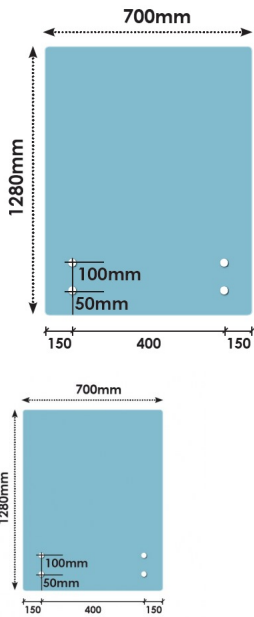

700x1280 x 12mm Glass With 4 x Bottom Holes for Standoffs

- Width: 700mm
- Height: 1280mm
- Thickness: 15mm
- 4 x 22mm holes for Standoffs

Suitable for installation with:

- Glass Standoffs
- Top Mount Rail

Glass is certified to Australian Standards
Toughened and Heat Soaked Glass with Polished Edges

Rating: Not Rated Yet

Price

\$ 128.00

\$ 11.64

[Ask a question about this product](#)

Description

- Width: 700mm
- Height: 1280mm
- Thickness: 15mm
- 4 x 22mm holes for Standoffs

700 x 1280 Standoff Facemount Glass Panel

Suitable for installation with:

- Glass Standoffs
- Top Mount Rail

Glass is certified to Australian Standards
Toughened and Heat Soaked Glass with Polished Edges