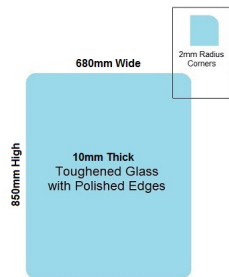

680x850x10mm Toughened and Heat Soaked Glass with Polished edges

Glass is certified to Australian Standards

- Width: 680mm
- Height: 850mm
- Thickness: 10mm
- Weight: 14kg

Suitable for installation with:

- Posts
- Side Fix glass clamps

Rating: Not Rated Yet

Price
\$ 62.00

\$ 5.64

[Ask a question about this product](#)

Description

Glass is certified to Australian Standards

- Width: 680mm
- Height: 850mm
- Thickness: 10mm
- Weight: 14kg