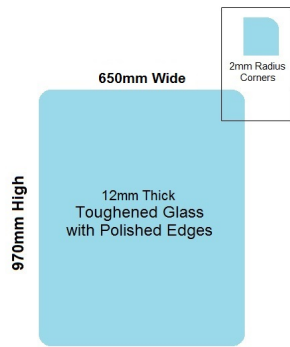

650x970x12mm Toughened Glass Balustrade Panels with Polished edges

650 x 970 Toughened Glass Balustrade Panel

Toughened Glass Panel for Glass Balustrade

Glass is certified to Australian Standards

- Width: 650mm
- Height: 970mm
- Thickness: 12mm
- Weight: 19kg
- Treatment: Toughened and Heat Soaked
- Edges: Polished all 4 sides

Suitable for installation with:

- Friction Spigots
- Deck Mount Channel
- Side Fix glass clamps off posts

Rating: Not Rated Yet

Price
\$ 65.00

\$ 5.91

[Ask a question about this product](#)

Description

650 x 970 Toughened Glass Balustrade Panel

Toughened Glass Panel for Glass Balustrade

Glass is certified to Australian Standards

- Width: 650mm
- Height: 970mm
- Thickness: 12mm
- Weight: 19kg
- Treatment: Toughened and Heat Soaked
- Edges: Polished all 4 sides