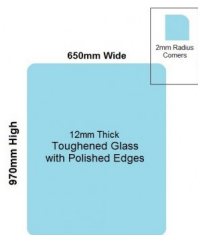

650x970x12mm Toughened Glass Balustrade Panels with Polished edges

650 x 970 Toughened Glass Balustrade Panel

Toughened Glass Panel for Glass Balustrade

Glass is certified to Australian Standards

- Width: 650mm
- Height: 970mm
- Thickness: 12mm
- Weight: 19kg
- Treatment: Toughened and Heat Soaked
- Edges: Polished all 4 sides

Suitable for installation with:

- Friction Spigots
- Deck Mount Channel
- Side Fix glass clamps off posts

Rating: Not Rated Yet

Price
\$ 65.00

\$ 5.91

[Ask a question about this product](#)

Description

650 x 970 Toughened Glass Balustrade Panel

Toughened Glass Panel for Glass Balustrade

Glass is certified to Australian Standards

- Width: 650mm
- Height: 970mm
- Thickness: 12mm
- Weight: 19kg
- Treatment: Toughened and Heat Soaked
- Edges: Polished all 4 sides