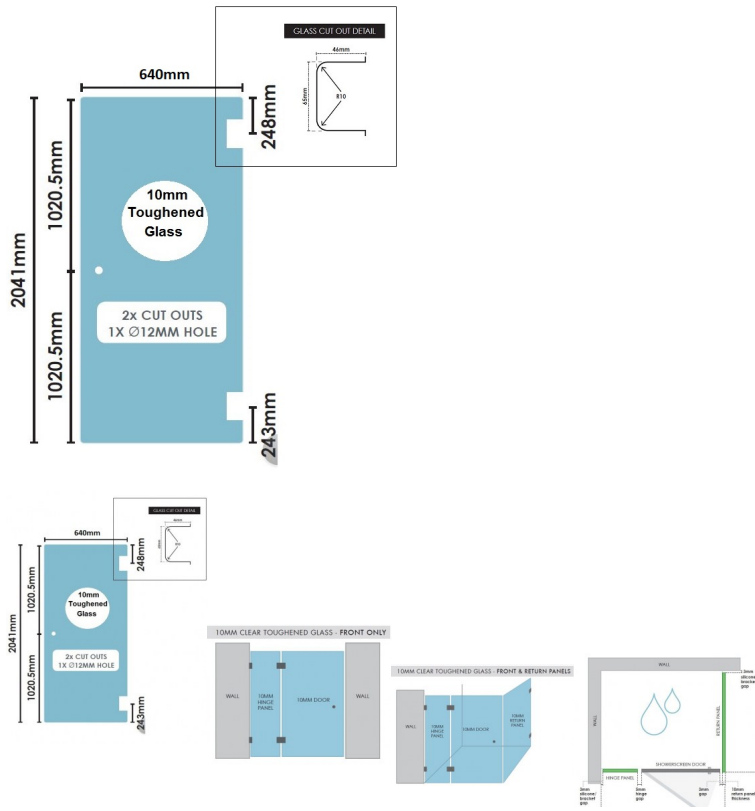

640(w)x2041(h)x10mm Glass Shower Screen Knob Open Door Panel

For use with a Single Door Knob.

- Width: 640mm
- Height: 2041mm
- Thickness: 10mm
- Weight: 39kg
- Can be swung off the wall or a [hinge panel](#)

Requires 1 x Door Knob and 2 x Hinges.

Rating: Not Rated Yet

Price

\$ 162.00

\$ 14.73

[Ask a question about this product](#)

Description

For use with a Single Door Knob.

- Width: 640mm
- Height: 2041mm
- Thickness: 10mm
- Weight: 39kg
- Can be swung off the wall or a [hinge panel](#)

Requires 1 x Door Knob and 2 x Hinges.

// //