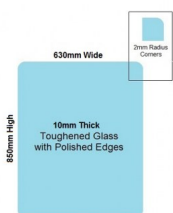

630x850x10mm Toughened and Heat Soaked Glass with Polished edges

Glass is certified to Australian Standards

- Width: 630mm
- Height: 850mm
- Thickness: 10mm
- Weight: 13kg

Suitable for installation with:

- Posts
- Side Fix glass clamps

Rating: Not Rated Yet

Price
\$ 57.00

\$ 5.18

[Ask a question about this product](#)

Description

Glass is certified to Australian Standards

- Width: 630mm
- Height: 850mm
- Thickness: 10mm
- Weight: 13kg