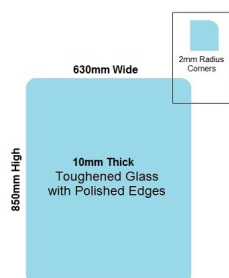

630x850x10mm Toughened and Heat Soaked Glass with Polished edges

Glass is certified to Australian Standards

- Width: 630mm
- Height: 850mm
- Thickness: 10mm
- Weight: 13kg

Suitable for installation with:

- Posts
- Side Fix glass clamps

Rating: Not Rated Yet

Price
\$ 57.00

\$ 5.18

[Ask a question about this product](#)

Description

Glass is certified to Australian Standards

- Width: 630mm
- Height: 850mm
- Thickness: 10mm
- Weight: 13kg