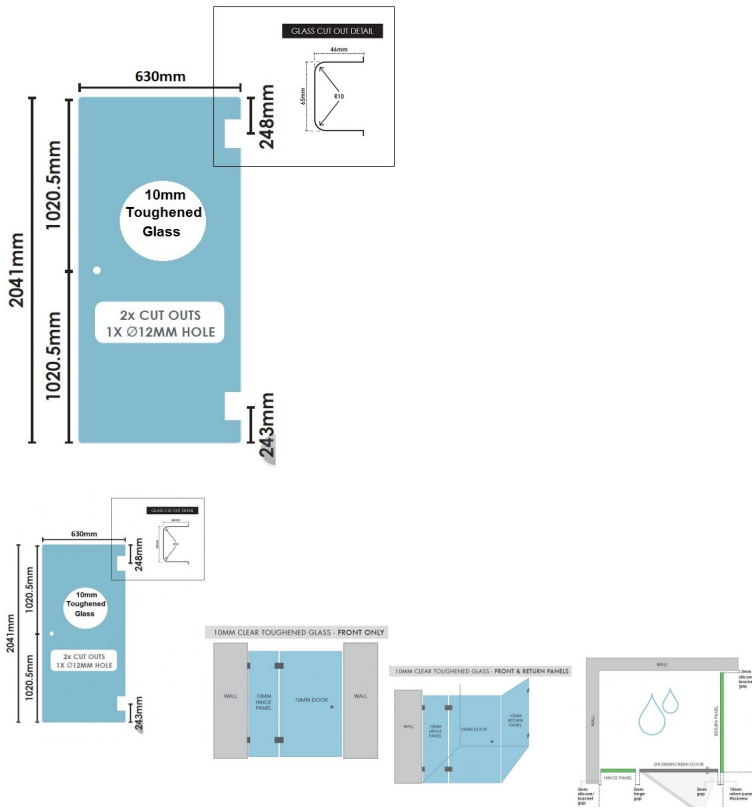

630(w)x2041(h)x10mm Glass Shower Screen Knob Open Door Panel

For use with a Single Door Knob.

- Width: 630mm
- Height: 2041mm
- Thickness: 10mm
- Weight: 37kg
- Can be swung off the wall or a [hinge panel](#)

Requires 1 x Door Knob and 2 x Hinges.

Rating: Not Rated Yet

Price

\$ 158.00

\$ 14.36

[Ask a question about this product](#)

Description

For use with a Single Door Knob.

- Width: 630mm
- Height: 2041mm
- Thickness: 10mm
- Weight: 37kg
- Can be swung off the wall or a [hinge panel](#)

Requires 1 x Door Knob and 2 x Hinges.

// //