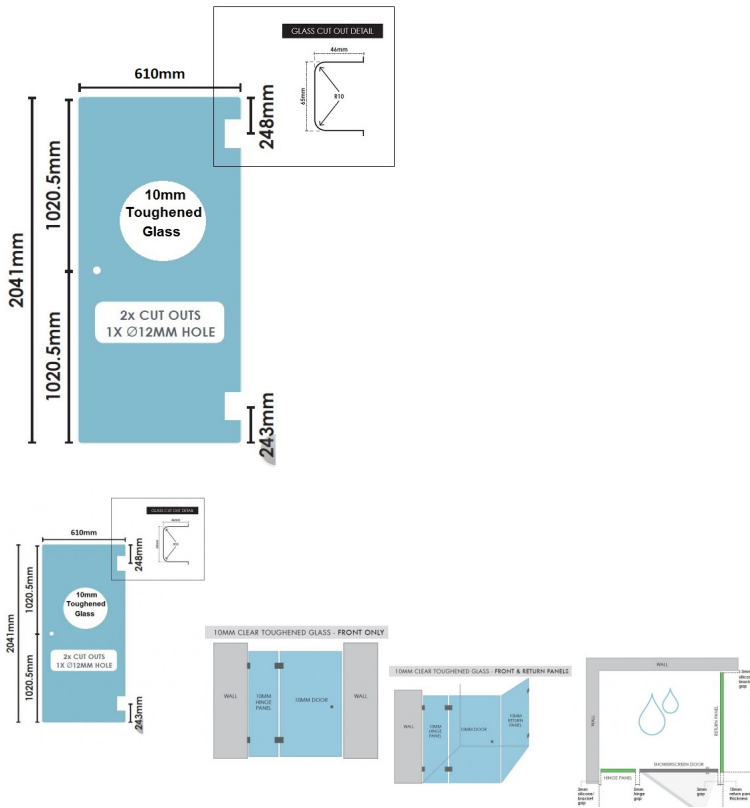

610(w)x2041(h)x10mm Glass Shower Screen Knob Open Door Panel

For use with a Single Door Knob.

- Width: 610mm
- Height: 2041mm
- Thickness: 10mm
- Weight: 33kg
- Can be swung off the wall or a [hinge panel](#)

Requires 1 x Door Knob and 2 x Hinges.

Rating: Not Rated Yet

Price
\$ 150.00

\$ 13.64

[Ask a question about this product](#)

Description

For use with a Single Door Knob.

- Width: 610mm
- Height: 2041mm
- Thickness: 10mm
- Weight: 33kg
- Can be swung off the wall or a [hinge panel](#)