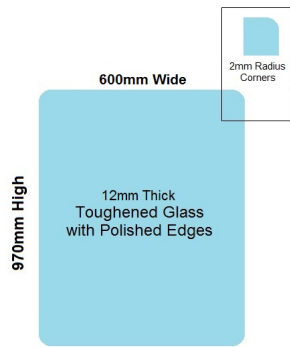

600x970x12mm Toughened Glass Balustrade Panels with Polished edges

600 x 970 Toughened Glass Balustrade Panel

Toughened Glass Panel for Glass Balustrade

Glass is certified to Australian Standards

- Width: 600mm
- Height: 970mm
- Thickness: 12mm
- Weight: 17kg
- Treatment: Toughened and Heat Soaked
- Edges: Polished all 4 sides

Suitable for installation with:

- Friction Spigots
- Deck Mount Channel
- Side Fix glass clamps off posts

Rating: Not Rated Yet

Price
\$ 60.00

\$ 5.45

[Ask a question about this product](#)

Description

600 x 970 Toughened Glass Balustrade Panel

Toughened Glass Panel for Glass Balustrade

Glass is certified to Australian Standards

- Width: 600mm
- Height: 970mm
- Thickness: 12mm
- Weight: 17kg
- Treatment: Toughened and Heat Soaked
- Edges: Polished all 4 sides