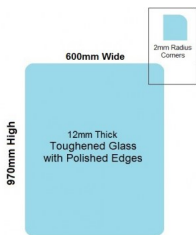

600x970x12mm Toughened Glass Balustrade Panels with Polished edges

600 x 970 Toughened Glass Balustrade Panel

Toughened Glass Panel for Glass Balustrade

Glass is certified to Australian Standards

- Width: 600mm
- Height: 970mm
- Thickness: 12mm
- Weight: 17kg
- Treatment: Toughened and Heat Soaked
- Edges: Polished all 4 sides

Suitable for installation with:

- Friction Spigots
- Deck Mount Channel
- Side Fix glass clamps off posts

Rating: Not Rated Yet

Price
\$ 60.00

\$ 5.45

[Ask a question about this product](#)

Description

600 x 970 Toughened Glass Balustrade Panel

Toughened Glass Panel for Glass Balustrade

Glass is certified to Australian Standards

- Width: 600mm
- Height: 970mm
- Thickness: 12mm
- Weight: 17kg
- Treatment: Toughened and Heat Soaked
- Edges: Polished all 4 sides